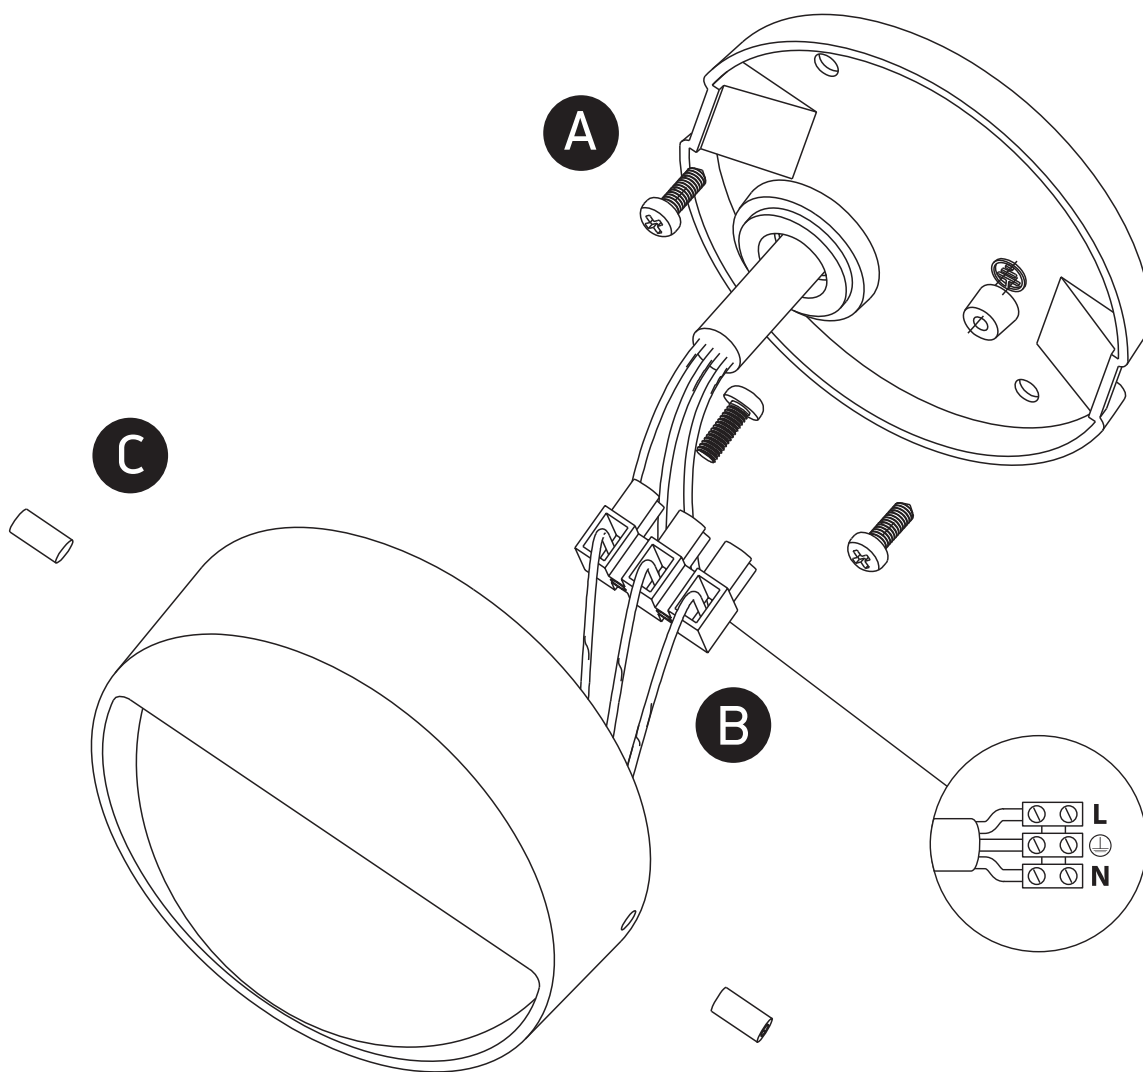

INSTALLATION MANUAL

67359

ecolight

DARK
LIGHT

100-240V | SMD 5630 | 3W | IP54 | Die cast

Complete with driver.

80
CRI

Warnings:

1. Make sure that the product is installed properly before connecting to electricity.
2. Do not cover the fitting.
3. Maintenance and installation should only be carried out by a professional electrician.