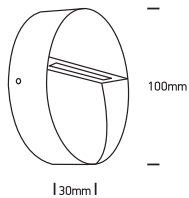

INSTALLATION MANUAL

67359

ecolight

DARK
LIGHT

100-240V | SMD 5630 | 3W | IP54 | Die cast

Complete with driver.

80
CRI

Warnings: